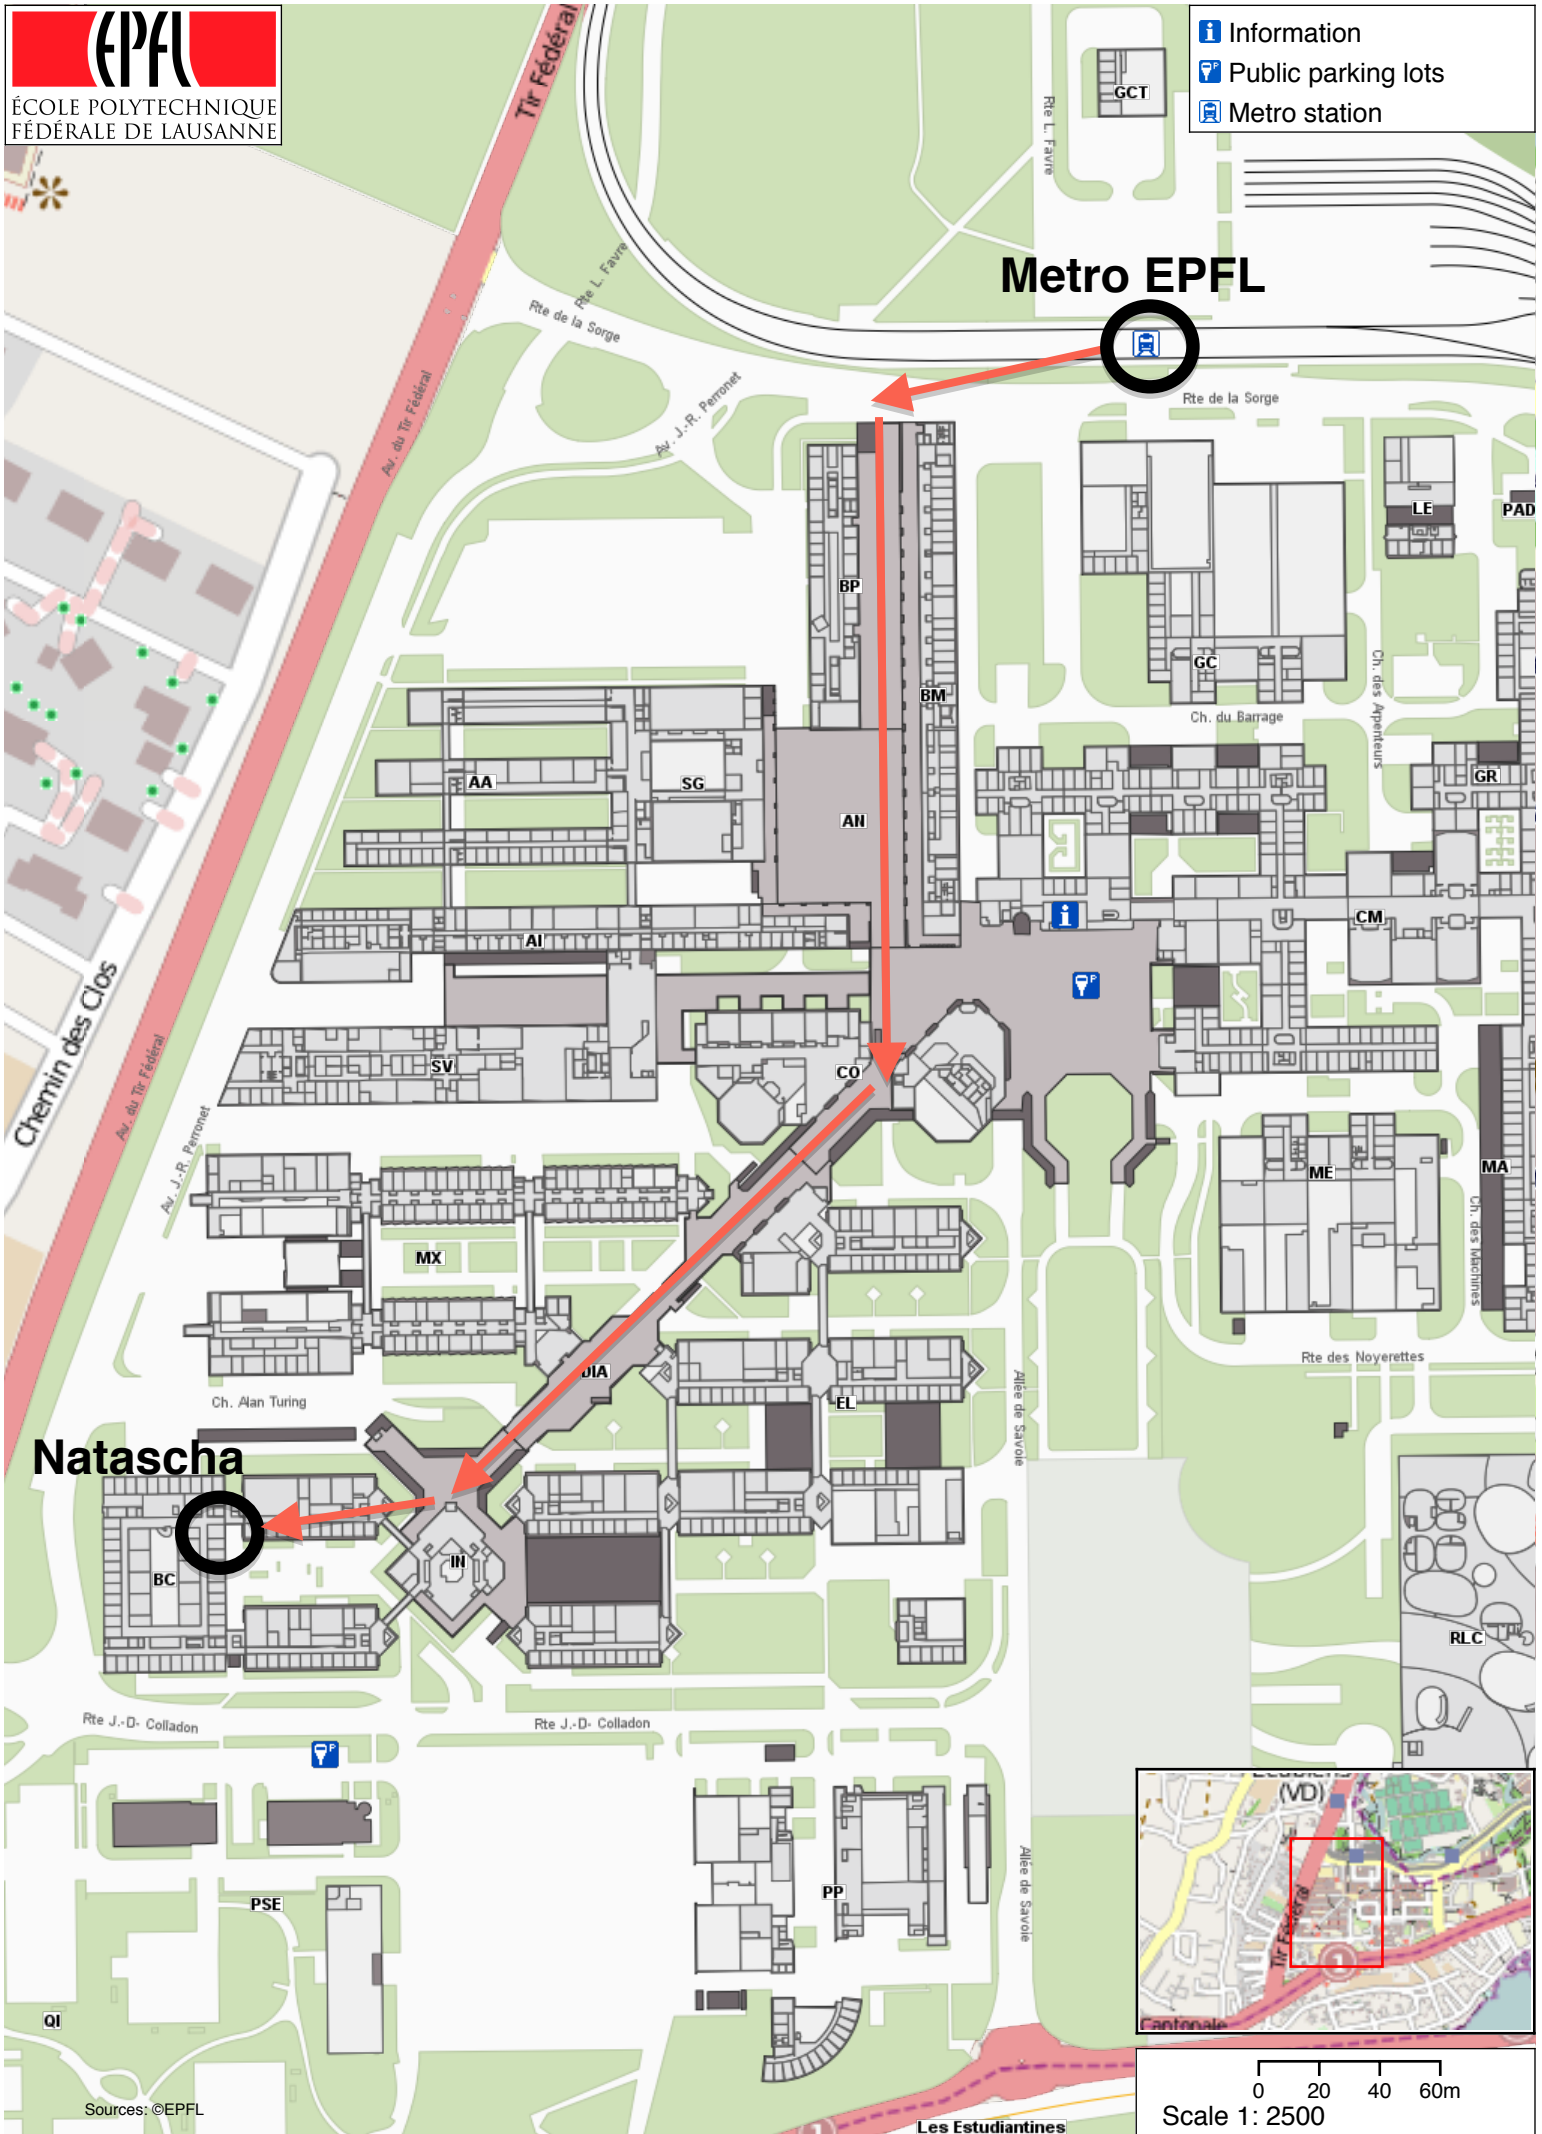

-  Information
-  Public parking lots
-  Metro station

Metro EPFL

Natascha

Scale 1 : 2500